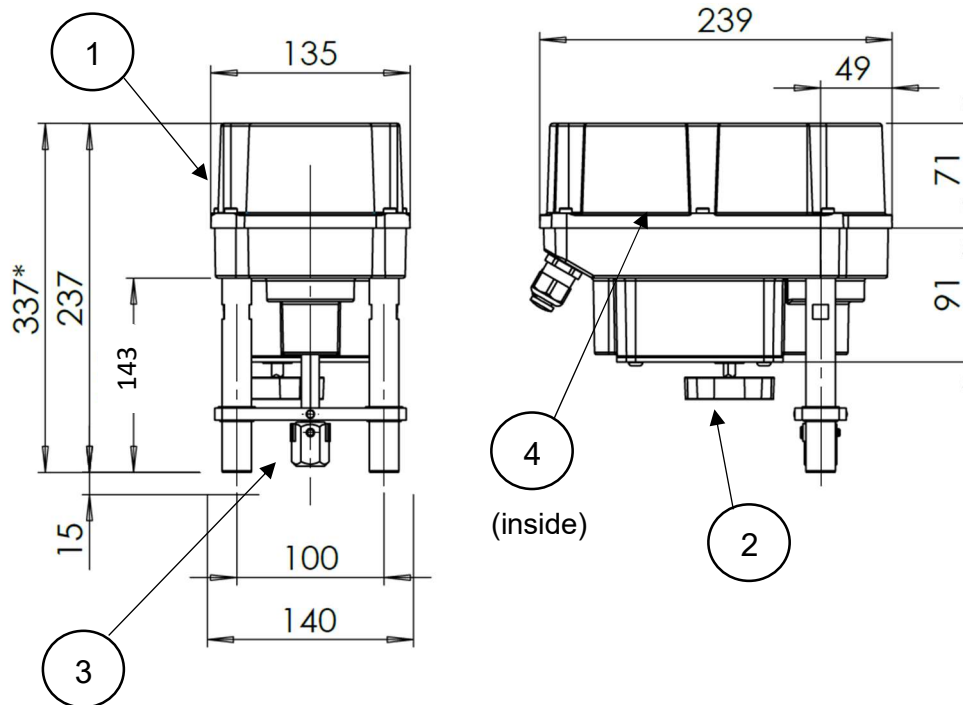

# SPARE PARTS

## CLORIUS ACTUATOR CAL M301 & M302

S-4.20.01-B

Pos	Description	Pcs	Order number
1	Cover	1	1-0156937
2	Handwheel knob with shaft	1	1-0156939
3	Spring clamp and bolt	1	1-0156941
4	Circuit board	1	1-0156943