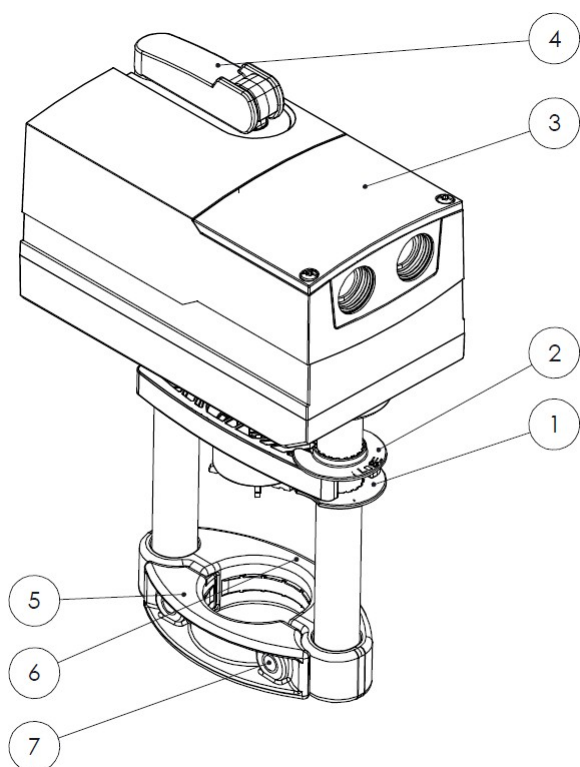

<b>Pos.</b>	<b>Part Name</b>
1	Yellow plastic ring open
2	Yellow plastic ring close
3	Black plastic cover
4	Black plastic handle
5	Black plastic bracket – Left
6	Screw M8x40 DIN 912

**Spare Part Kit**

**Pos.**

**Item No.**

**Components pos.**

1 to 6

1-2992802

<b>Pos.</b>	<b>Part Name</b>
1	Yellow plastic ring open
2	Yellow plastic ring close
3	Black plastic cover
4	Black plastic handle
5	Steel bracket – Left
6	Steel bracket – Right
7	Screw M8x40 DIN 912