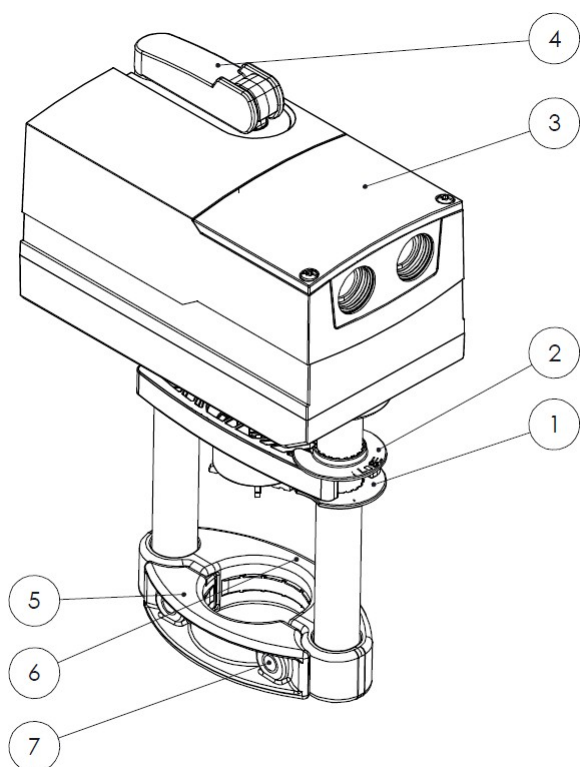

Pos.	Part Name
1	Yellow plastic ring open
2	Yellow plastic ring close
3	Black plastic cover
4	Black plastic handle
5	Black plastic bracket – Left
6	Screw M8x40 DIN 912

Spare Part Kit

Pos.

Item No.

Components pos.

1 to 6

1-2992802

Pos.	Part Name
1	Yellow plastic ring open
2	Yellow plastic ring close
3	Black plastic cover
4	Black plastic handle
5	Steel bracket – Left
6	Steel bracket – Right
7	Screw M8x40 DIN 912

Spare Part Kit