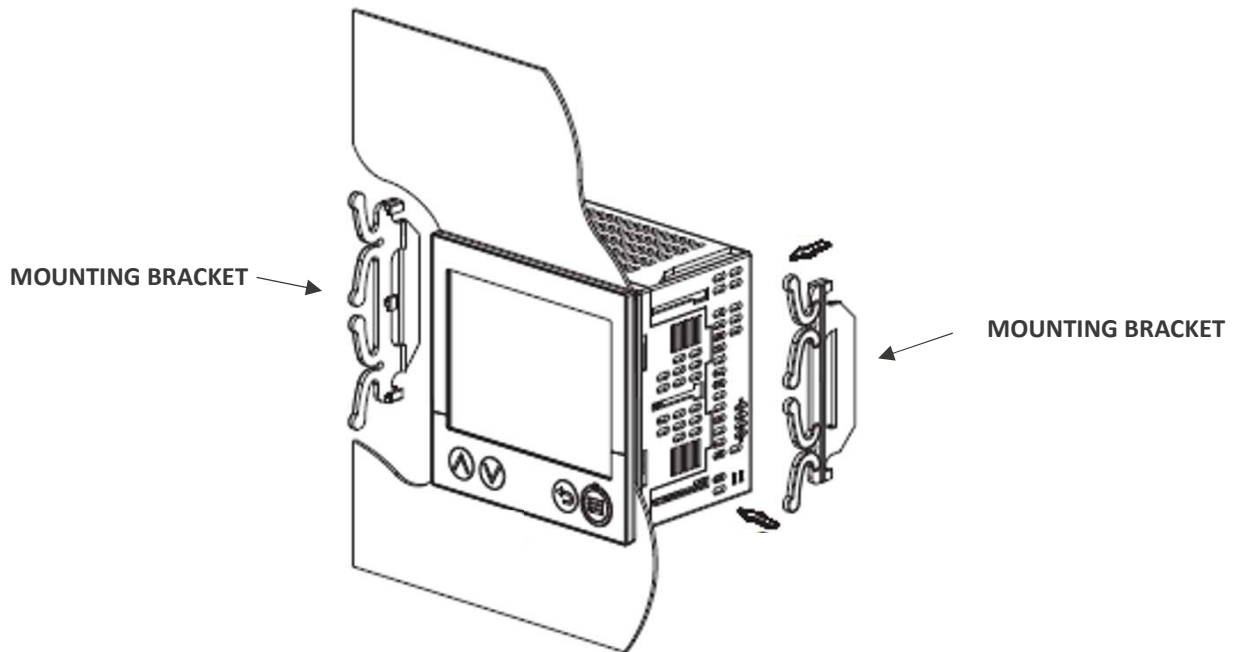

SPARE PARTS

Compact Controller type ER 2022

S-4.6.02-A

MOUNTING BRACKET

SPARE PART

POS	DESCRIPTION	PCS	ORDER NO.
1	MOUNTING BRACKET FOR ER 2022	1	1-0157263

* Send request for spare part to mail@cloriuscontrols.com