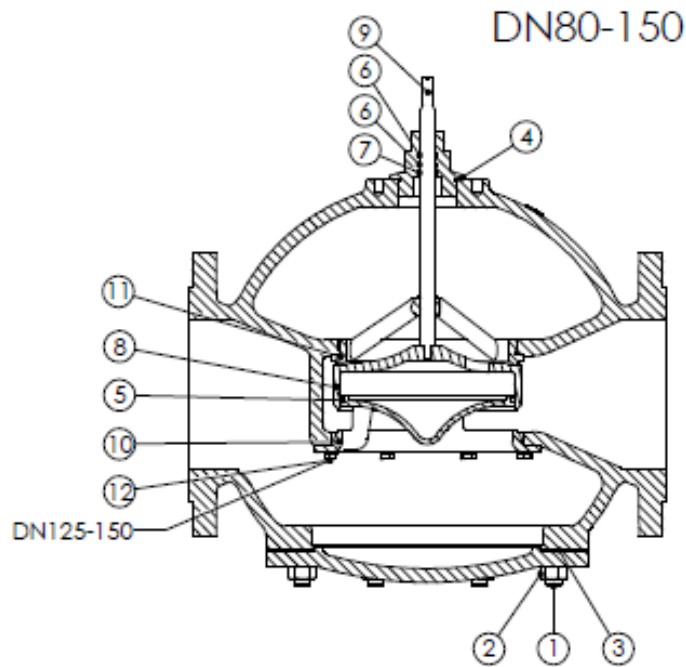

**G3FA-I** (Ports A-AB interchanged) **SPARE PARTS****S-2.5.18-A**

3-way Control Valves

Nodular cast iron, DN 80-200 mm – PN 16, DN 300/250 and 300mm - PN 10

**Pos. Component**

| Pos. | Component  |
|------|------------|
| 1    | Stud bolt  |
| 2    | Nut        |
| 3    | Gasket     |
| 4    | Gasket     |
| 5    | O-ring     |
| 6    | O-ring     |
| 7    | U-ring     |
| 8    | Cone       |
| 9    | Spindle    |
| 10   | Lower seat |
| 11   | Upper seat |
| 12   | Screw      |
| 13   | Nut        |

| <b>Packing set</b>     | Pos.           | Valve      | Item No.  |
|------------------------|----------------|------------|-----------|
| <b>components pos.</b> | <b>1 to 7</b>  | 80 G3FA-I  | 1-2992701 |
|                        | <b>1 to 7</b>  | 100 G3FA-I | 1-2992703 |
|                        | <b>1 to 7</b>  | 125 G3FA-I | 1-2992705 |
|                        | <b>1 to 7</b>  | 150 G3FA-I | 1-2992707 |
| <b>Trim set</b>        | Pos.           | Valve      | Item No.  |
| <b>components pos.</b> | <b>1 to 11</b> | 80 G3FA-I  | 1-2992700 |
|                        | <b>1 to 11</b> | 100 G3FA-I | 1-2992702 |
|                        | <b>1 to 12</b> | 125 G3FA-I | 1-2992704 |
|                        | <b>1 to 12</b> | 150 G3FA-I | 1-2992706 |

**G3FA-I** (Ports A-AB interchanged) **SPARE PARTS****S.2.5.18-A**

3-way Control Valves

Nodular cast iron, DN 80-200 mm – PN 16, DN 300/250 and 300mm - PN 10

**Pos. Component**

|    |            |
|----|------------|
| 1  | Stud bolt  |
| 2  | Nut        |
| 3  | Gasket     |
| 4  | Gasket     |
| 5  | Oring      |
| 6  | Oring      |
| 7  | U-ring     |
| 8  | Cone       |
| 9  | Spindle    |
| 10 | Lower seat |
| 11 | Upper seat |
| 12 | Screw      |
| 13 | Nut        |