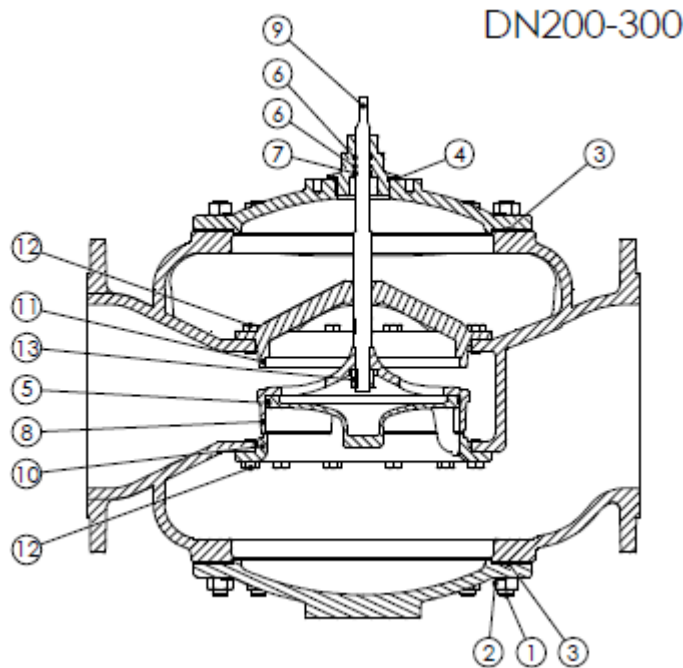

**G3FA-I** (Ports A-AB interchanged) **SPARE PARTS****S-2.5.18-A**

3-way Control Valves

Nodular cast iron, DN 80-200 mm – PN 16, DN 300/250 and 300mm - PN 10

**Pos. Component**

| Pos. | Component  |
|------|------------|
| 1    | Stud bolt  |
| 2    | Nut        |
| 3    | Gasket     |
| 4    | Gasket     |
| 5    | O-ring     |
| 6    | O-ring     |
| 7    | U-ring     |
| 8    | Cone       |
| 9    | Spindle    |
| 10   | Lower seat |
| 11   | Upper seat |
| 12   | Screw      |
| 13   | Nut        |

| <b>Packing set</b>     | Pos.           | Valve      | Item No.  |
|------------------------|----------------|------------|-----------|
| <b>components pos.</b> | <b>1 to 7</b>  | 80 G3FA-I  | 1-2992701 |
|                        | <b>1 to 7</b>  | 100 G3FA-I | 1-2992703 |
|                        | <b>1 to 7</b>  | 125 G3FA-I | 1-2992705 |
|                        | <b>1 to 7</b>  | 150 G3FA-I | 1-2992707 |
| <b>Trim set</b>        | Pos.           | Valve      | Item No.  |
| <b>components pos.</b> | <b>1 to 11</b> | 80 G3FA-I  | 1-2992700 |
|                        | <b>1 to 11</b> | 100 G3FA-I | 1-2992702 |
|                        | <b>1 to 12</b> | 125 G3FA-I | 1-2992704 |
|                        | <b>1 to 12</b> | 150 G3FA-I | 1-2992706 |

**G3FA-I** (Ports A-AB interchanged) **SPARE PARTS****S.2.5.18-A**

3-way Control Valves

Nodular cast iron, DN 80-200 mm – PN 16, DN 300/250 and 300mm - PN 10

**Pos. Component**

|    |            |
|----|------------|
| 1  | Stud bolt  |
| 2  | Nut        |
| 3  | Gasket     |
| 4  | Gasket     |
| 5  | Oring      |
| 6  | Oring      |
| 7  | U-ring     |
| 8  | Cone       |
| 9  | Spindle    |
| 10 | Lower seat |
| 11 | Upper seat |
| 12 | Screw      |
| 13 | Nut        |